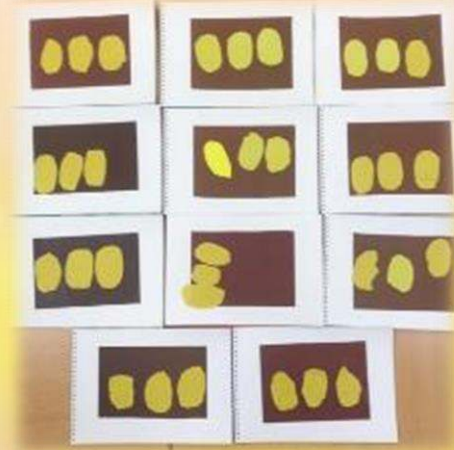

Занимались аппликацией